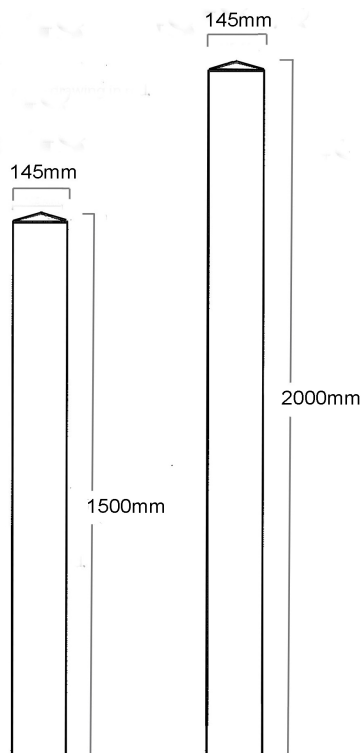

# 145mm REPLAS BOLLARD RECYCLED PLASTIC

The Replas 145mm square bollard is made of 100% recycled plastic, moulded with a hollow section and pyramid shaped top. Like all our recycled plastic bollards, the 145mm can be enhanced with a routed collar and reflectors, or fitted with plaque signage to suit the purpose.

## WEIGHT

15 kg (1500mm)  
20 kg (2000mm)

## LENGTH OVERALL

- 1500mm
- 2000mm

## DIMENSIONS

145 x 145mm square

145mm bollards